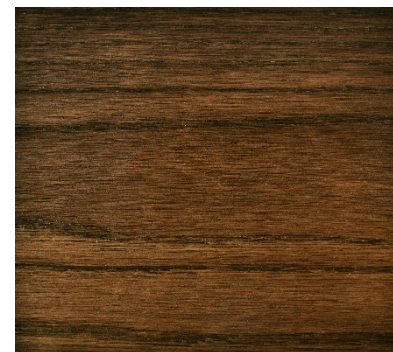

Standard Red Oak Finishes

47 American Walnut

4N2 Cinnamon

4N3 Fruitwood

S24 Early American
 Maple

S971 White Birch

AC17 Honey Gold

R15 Cordovan

411 Burnt Sugar

4R7 Mahogany

347 Danish Walnut

4N5 Dark Walnut

SB18 Mocha

NOTE: These digital Red Oak finishes are representative of the specified wood tones. Digital images of wood stain may appear to vary in color when viewed on different monitors or screens. Additionally, different pieces of the same wood specie will vary in color. If finish color is critical, please specify from actual wood samples. Please note, it is typical for some color variations to occur in production due to variations in wood grains; this is especially true of light and natural finishes.