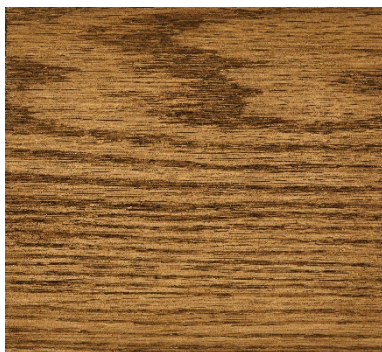

Standard Red Oak Finishes

47 American Walnut

4N2 Cinnamon

4N3 Fruitwood

S24 Early American
 Maple

S971 White Birch

AC17 Honey Gold

R15 Cordovan

411 Burnt Sugar

4R7 Mahogany

347 Danish Walnut

4N5 Dark Walnut

SB18 Mocha

NOTE: These digital Red Oak finishes are representative of the specified wood tones. Digital images of wood stain may appear to vary in color when viewed on different monitors or screens. Additionally, different pieces of the same wood specie will vary in color. If finish color is critical, please specify from actual wood samples. Please note, it is typical for some color variations to occur in production due to variations in wood grains; this is especially true of light and natural finishes.