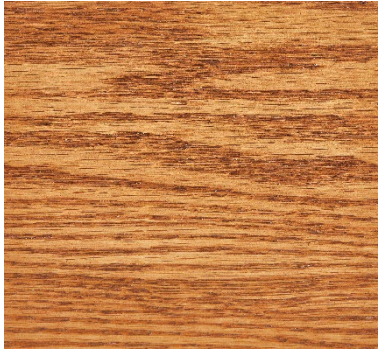

Standard Red Oak Finishes

47 American Walnut

4N2 Cinnamon

4N3 Fruitwood

S24 Early American
 Maple

S971 White Birch

AC17 Honey Gold

R15 Cordovan

411 Burnt Sugar

4R7 Mahogany

347 Danish Walnut

4N5 Dark Walnut

SB18 Mocha

NOTE: These digital Red Oak finishes are representative of the specified wood tones. Digital images of wood stain may appear to vary in color when viewed on different monitors or screens. Additionally, different pieces of the same wood specie will vary in color. If finish color is critical, please specify from actual wood samples. Please note, it is typical for some color variations to occur in production due to variations in wood grains; this is especially true of light and natural finishes.